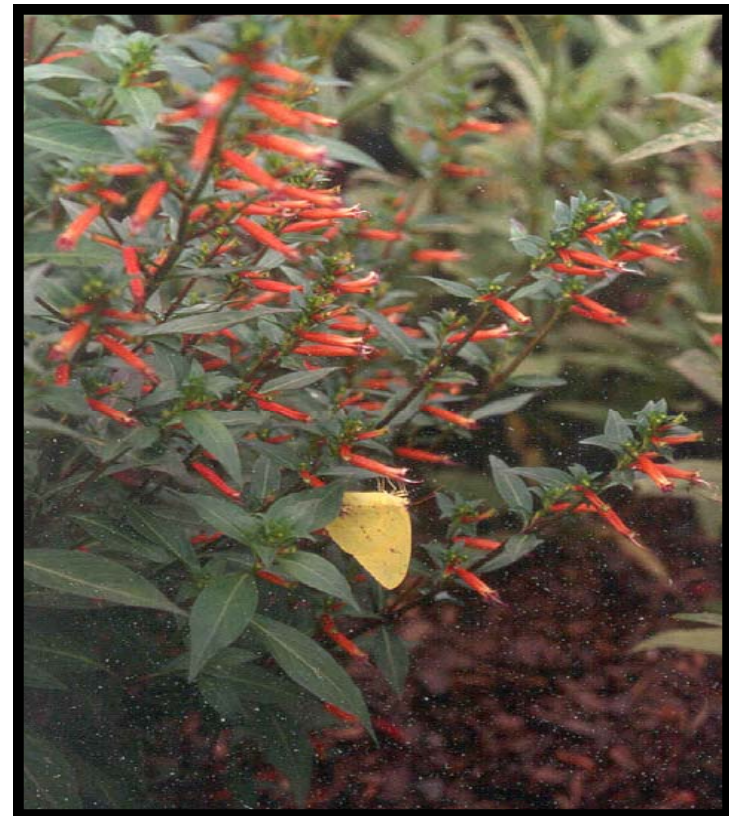

‘David Verity’ Cuphea *Cuphea ignea ‘David Verity’*

**A compact & more refined version of the standard cigar plant. ‘David Verity’ grows into an upright, very full plant with tiny foliage, & is a non-stop bloomer of small tubular orange & yellow flowers spring thru fall. It’s an incredibly tough plant, & doesn’t seem to have any insect or disease problems. It’s a great companion plant for the Mexican Butterfly Weed! Averages 3’ tall. Sun, light shade.
Hummingbirds & Butterflies!!!**